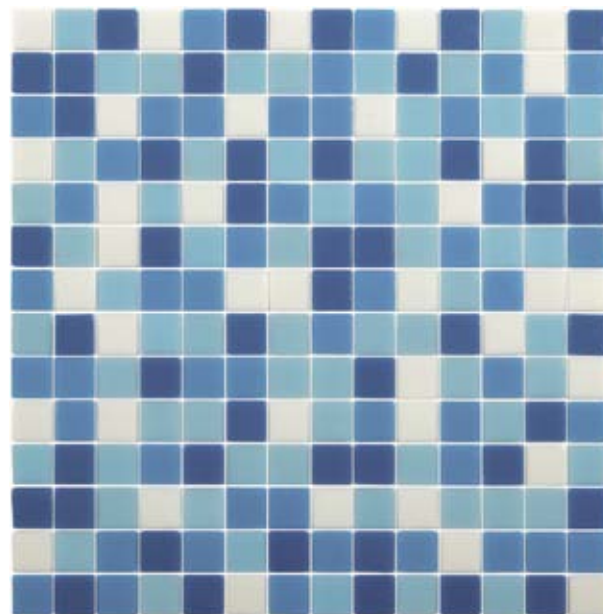

Visit the mixture configurator provided on our website
www.hisbalit.com
in order to create your own compositions

MOD. LONDRES (X)

Unicolor: 127A, 240A, 220B, 221A

MOD. COMILLAS (X)

Unicolor: 103A, 180A, 240A, 241A